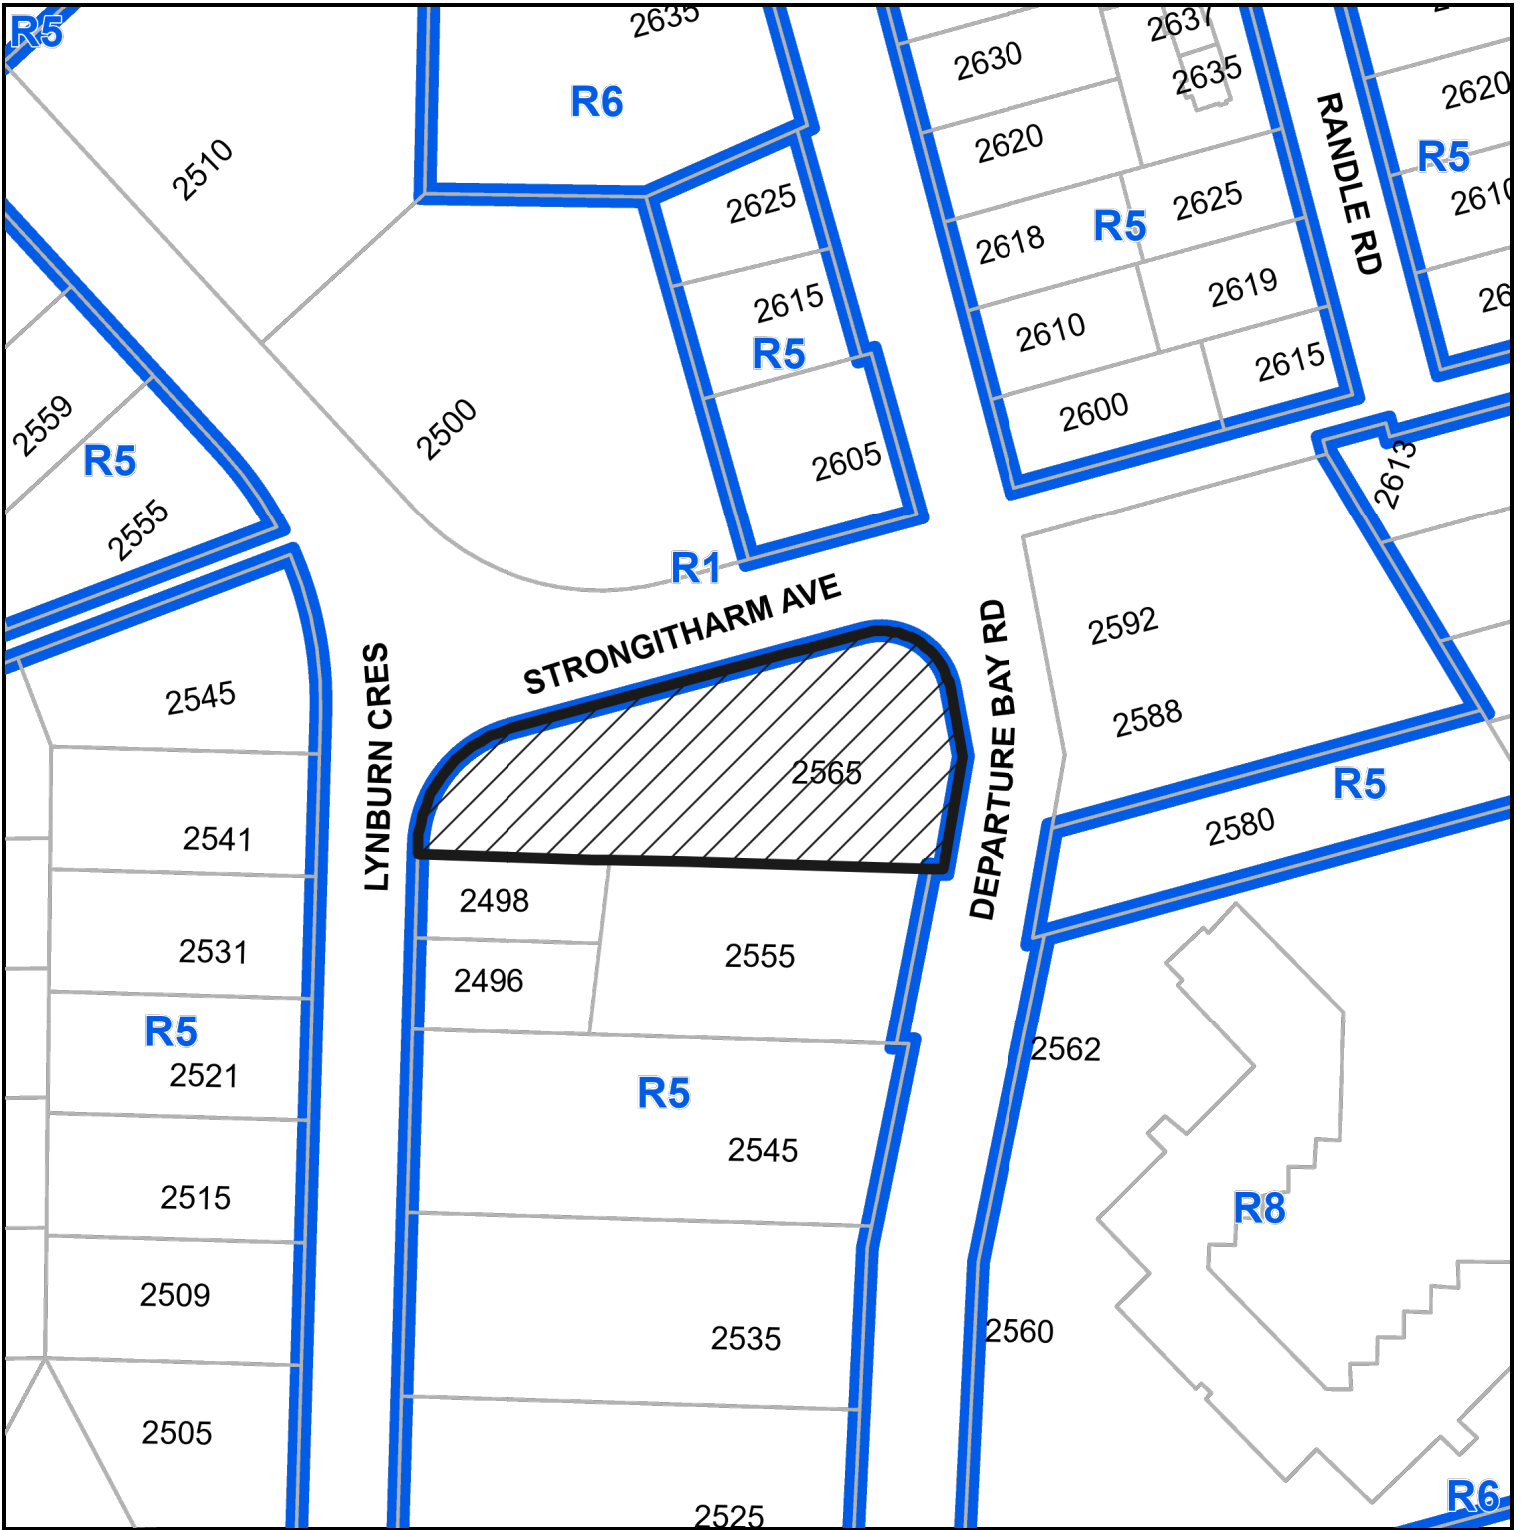

SUBJECT PROPERTY MAP

2565 DEPARTURE BAY ROAD